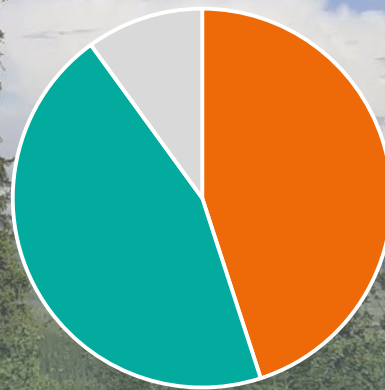

**69% surface of Sweden
is covered by forests**

Swedish forests use

■ sawmills ■ pulp industry ■ firewood

BALTIC
SAT
APPS

In our project we would like to link the Swedish forestry industry with mineral exploration conducted in this country.