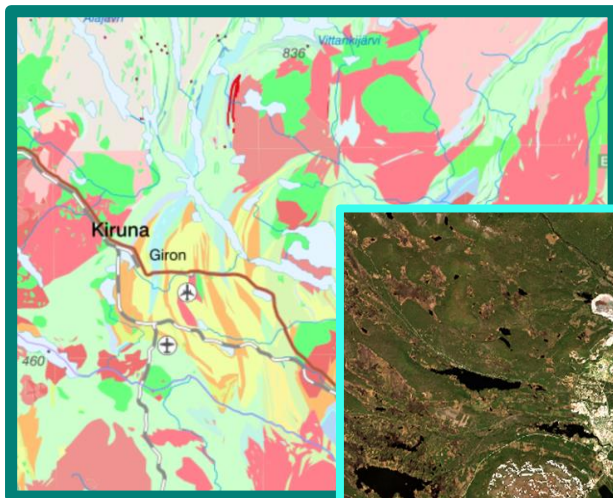

# Why to use our service?

  
BALTIC  
SAT  
APPS

**Forest cuts are easy to follow with satellite pictures. It is much easier to see in which part of the land the forest has disappeared, rather than contact forestry companies, and private owners asking every year for their planes.**

# Our application monitors 4 major mining districts in Sweden

## Kiruna