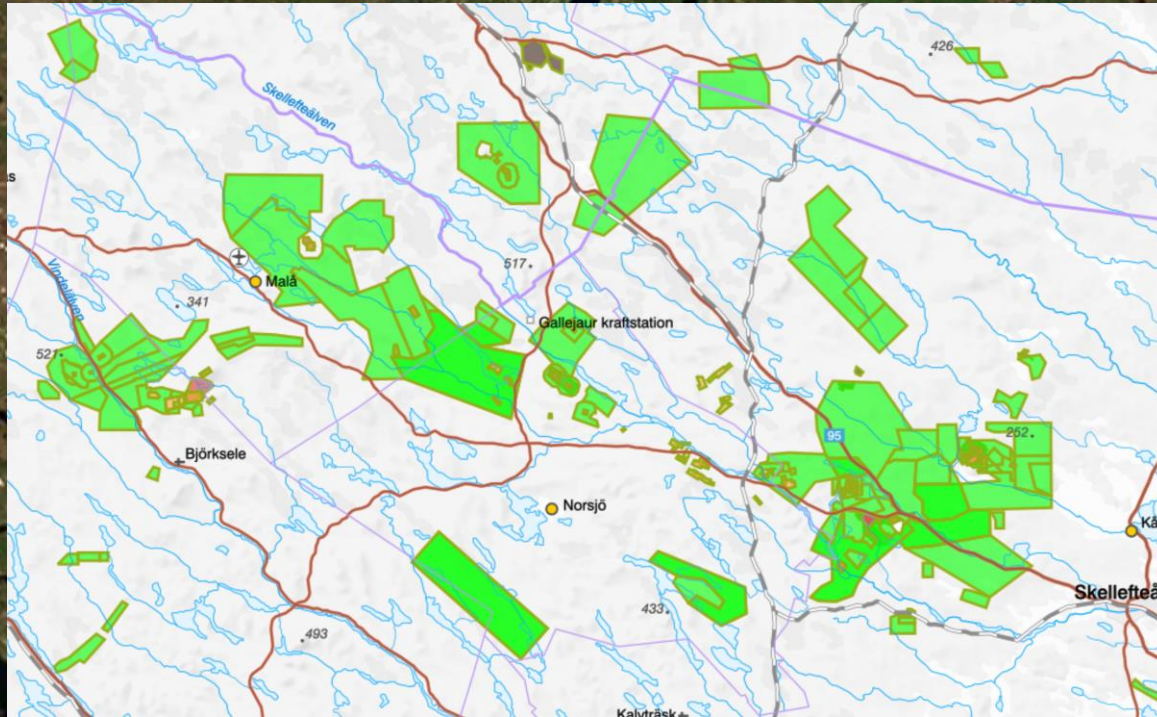

... but we can focus on your exploration claim

BALTIC
SAT
APPS

And send
you an alert
if the forest
is gone!